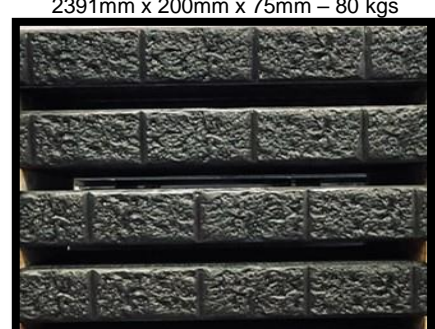

Grey Plain Smooth

1591mm x 200mm x 75mm – 60 kgs
 1991mm x 200mm x 75mm – 70 kgs
 2391mm x 200mm x 75mm – 80 kgs

Optimum Oakey Brown Timber

1591mm x 200mm x 75mm – 60 kgs
 1991mm x 200mm x 75mm – 70 kgs
 2391mm x 200mm x 75mm – 80 kgs

Charcoal Timber Rustic

1591mm x 200mm x 75mm – 60 kgs
 1991mm x 200mm x 75mm – 70 kgs
 2391mm x 200mm x 75mm – 80 kgs

Charcoal Plain Smooth

1591mm x 200mm x 75mm – 60 kgs
 1991mm x 200mm x 75mm – 70 kgs
 2391mm x 200mm x 75mm – 80 kgs

Optimum Onyx Timber

1591mm x 200mm x 75mm – 60 kgs
 1991mm x 200mm x 75mm – 70 kgs
 2391mm x 200mm x 75mm – 80 kgs

Charcoal Block Pattern

1591mm x 200mm x 75mm – 60 kgs
 1991mm x 200mm x 75mm – 70 kgs

Optimum Heritage Timber

1591mm x 200mm x 75mm – 60 kgs
 1991mm x 200mm x 75mm – 70 kgs
 2391mm x 200mm x 75mm – 80 kgs

Sandstone Block Pattern

1591mm x 200mm x 75mm – 60 kgs
 1991mm x 200mm x 75mm – 70 kgs
 2391mm x 200mm x 75mm – 80 kgs